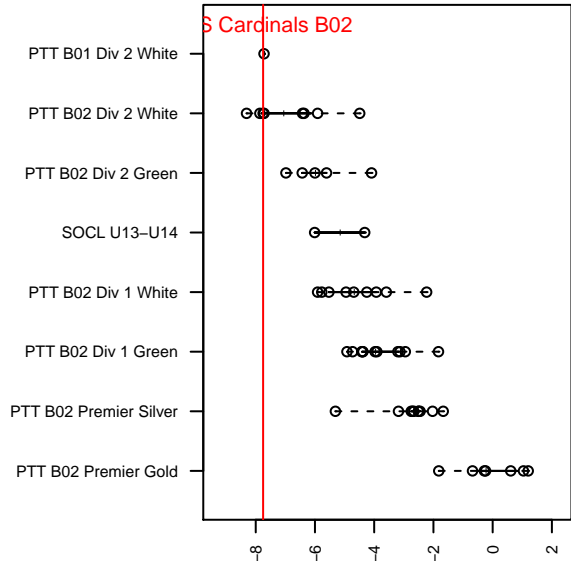

# LYS Cardinals B02

, OR  
B02 total strength=474  
attack=0.46 defense=0.23  
fall league = PTT B02 Div 2 White

alt names used:  
LYS Cardinals U13B

Venues played:  
2015 PTT B02 Division 2 White

**attack and defense variance (black dot)  
relative to other teams  
and top 10 in region**

**attack and defense rating  
relative to others at age  
and all opponents in last 13 months**

**Performance relative to 13 month average**

**Performance relative to 13 month average**

<b>date</b>	<b>home</b>		<b>away</b>		<b>venue</b>	<b>pred.home</b>	<b>pred.away</b>
2015-11-01	LYS Cardinals B02	2	Foothills SC Celtic White B02	0	2015 PTT B02 Division 2 White	2.31	2.21
2015-10-31	PCU Gray B02	2	LYS Cardinals B02	1	2015 PTT B02 Division 2 White	3.10	1.11
2015-10-25	LYS Cardinals B02	1	BSC Portland Vapor B02	2	2015 PTT B02 Division 2 White	2.15	2.16
2015-10-18	LYS Cardinals B02	0	BSC Newberg Tiempo B02	4	2015 PTT B02 Division 2 White	0.43	4.35
2015-10-17	NEU Barca Black B02	2	LYS Cardinals B02	0	2015 PTT B02 Division 2 White	2.89	0.82
2015-10-10	THUSC Palladium B02	3	LYS Cardinals B02	5	2015 PTT B02 Division 2 White	2.83	2.93
2015-10-04	LYS Cardinals B02	1	FC Salmon Creek Blue B02	0	2015 PTT B02 Division 2 White	1.26	2.71
2015-09-27	LYS Cardinals B02	2	PCU Gray B02	2	2015 PTT B02 Division 2 White	1.11	3.10
2015-09-26	BSC Newberg Tiempo B02	5	LYS Cardinals B02	1	2015 PTT B02 Division 2 White	4.35	0.43
2015-09-20	FC Salmon Creek Blue B02	9	LYS Cardinals B02	2	2015 PTT B02 Division 2 White	2.71	1.26
2015-09-19	PCU White B02	3	LYS Cardinals B02	1	2015 PTT B02 Division 2 White	2.76	1.24
2015-09-13	LYS Cardinals B02	2	THUSC Palladium B02	4	2015 PTT B02 Division 2 White	2.93	2.83